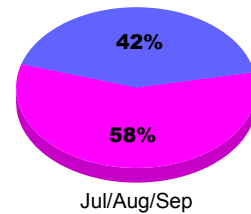

Membership Results 2010-2011

Goal, New, Dropped, Gain/Loss

Comparison of Club Gain/Loss

Current Year Compared to the Previous Year

Comparison of Membership Gain/Loss

Current Year Compared to the Previous Year

YTD Status Quo Clubs 2010-2011

Status Quo Clubs Compared to Status Quo Members

Gender Comparison 2010-2011

■ Male ■ Female