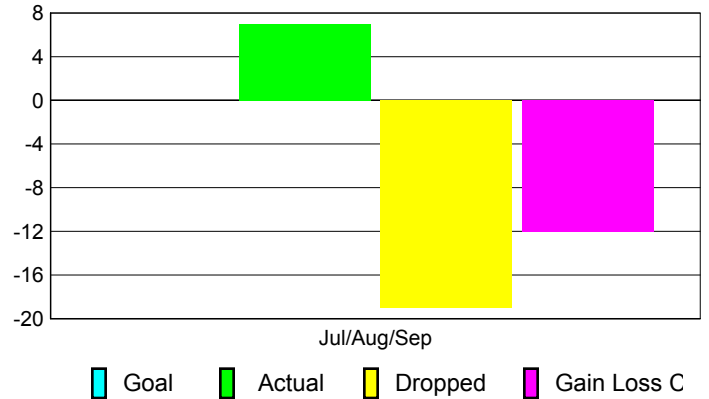

Club Results 2010-2011

Goal, New, Dropped, Gain/Loss

MEMBERSHIP

Membership Results
2010-2011

Membership
2009-2010

Month	Net Memb Goal	Actual New Memb	Actual Dropped Memb	Gain/Loss of Memb	Gain/Loss of Memb
Jul/Aug/Sep	0	7	-19	-12	-5
Totals	0	7	-19	-12	-5

Membership Results 2010-2011

Goal, New, Dropped, Gain/Loss

Comparison of Club Gain/Loss

Current Year Compared to the Previous Year

Comparison of Membership Gain/Loss

Current Year Compared to the Previous Year